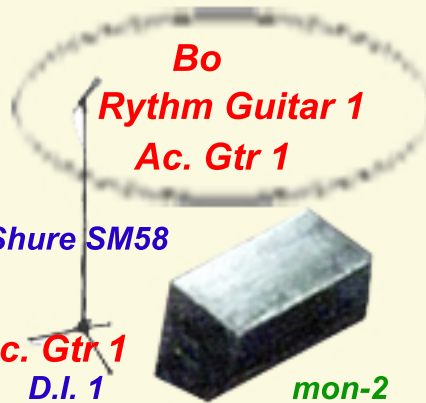

Stage Rider

Lead Guitar
Shure SM57

Rythm Guitar 1
Shure SM57

Stein
Yamaha Drums
Kanal 1-8 (See rider)

Lars
Bass

Ln.Out - XLR

Rythm Guitar 2
Shure SM57

Finn
Lead Gtr

Shure SM58

mon-1

Bo
Rythm Guitar 1
Ac. Gtr 1

Shure SM58

Ac. Gtr 1
D.I. 1

mon-2

Martin
Rythm Gtr 2
Ac. Gtr 2

Shure SM58